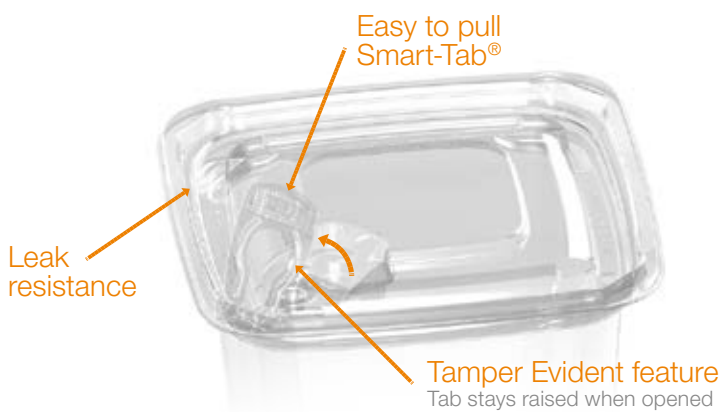

Audible 'snap' when lid is securely applied

32oz

ASQ532

Dimensions: 4.82 x 4.82 x 4.25 in
Pack: 1/500
Cube ft: 2.86 ft³
Case Wt: 29.05 Lbs
SCC: 1 00 55316 51781 7

ASQ5STL Lid

Dimensions: 4.84 x 4.84 x 0.50 in
Pack: 1/500
Cube ft: 2.50 ft³
Case Wt: 11.08 Lbs
SCC: 1 00 55316 51744 2

Universal lid fits all sizes

- Innovative tamper evident solution Smart-Tab® stays raised when opened
- Eliminates tear strips, sharp edges and the need for shrink bands
- The raised Smart-Tab® clearly shows product tampering
- Intuitive pull-tab and secure lid makes it easy to open and reseal
- Leak resistant and locks in freshness for longer product shelf-life
- Stylish, crystal-clear clarity enhances food appearance
- Simplifies merchandising with versatility, stack-ability and ample label area