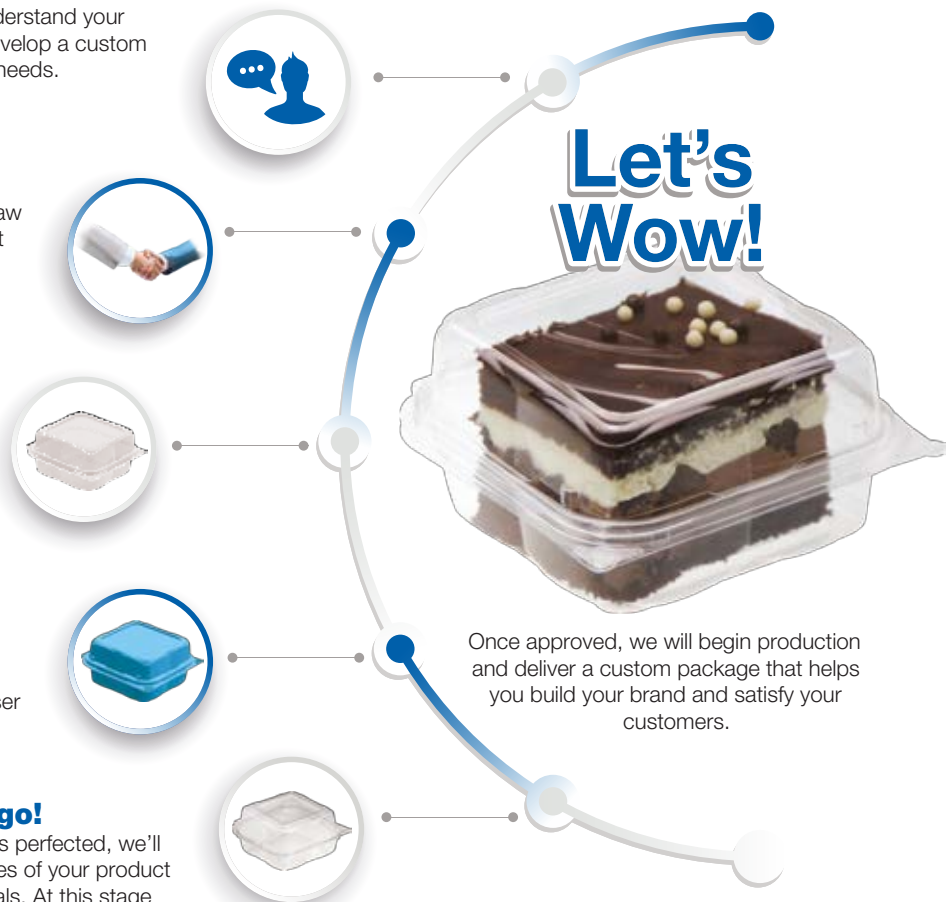

Let's Get Real

Using the computer renderings, we'll create a physical model using rapid prototyping technology to provide a real-life example of shape, size and user experience.

Let's Give it a go!

When the initial design is perfected, we'll create functional samples of your product out of the actual materials. At this stage we'll test for things like strength, lid-fit and leak resistance.