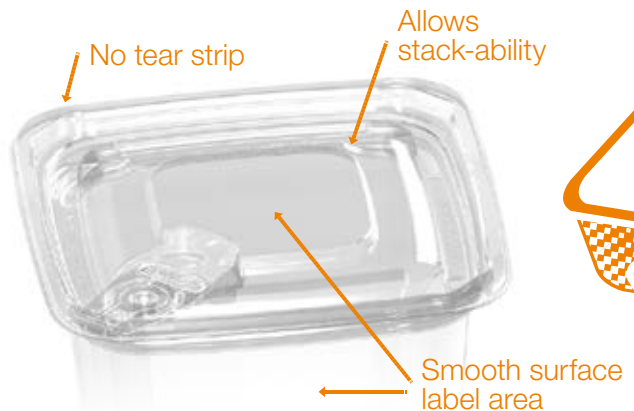

Audible 'snap' when lid is securely applied

32oz

ASQ532

Dimensions: 4.82 x 4.82 x 4.25 in
Pack: 1/500
Cube ft: 2.86 ft³
Case Wt: 29.05 Lbs
SCC: 1 00 55316 51781 7

ASQ5STL Lid

Dimensions: 4.84 x 4.84 x 0.50 in
Pack: 1/500
Cube ft: 2.50 ft³
Case Wt: 11.08 Lbs
SCC: 1 00 55316 51744 2

Universal lid fits all sizes

- Innovative tamper evident solution Smart-Tab® stays raised when opened
- Eliminates tear strips, sharp edges and the need for shrink bands
- The raised Smart-Tab® clearly shows product tampering
- Intuitive pull-tab and secure lid makes it easy to open and reseal
- Leak resistant and locks in freshness for longer product shelf-life
- Stylish, crystal-clear clarity enhances food appearance
- Simplifies merchandising with versatility, stack-ability and ample label area